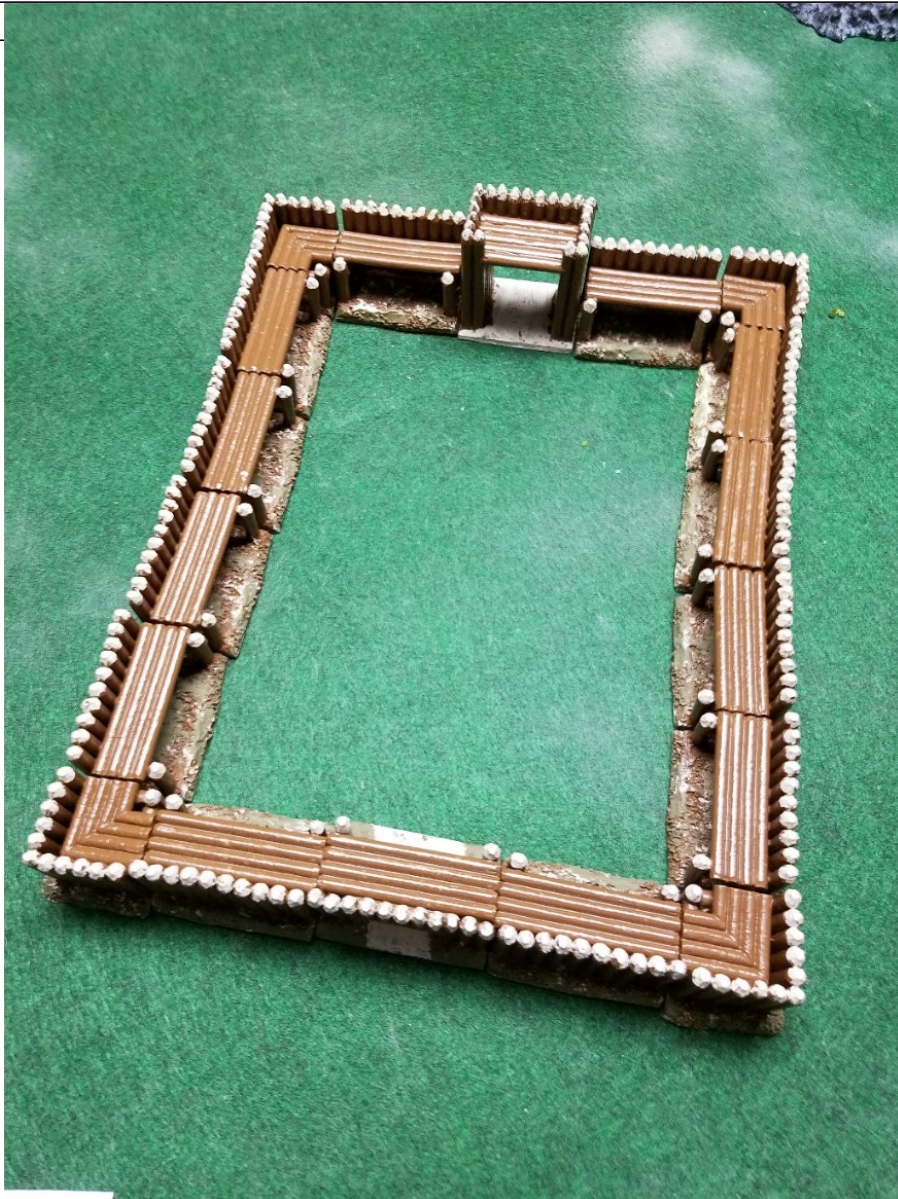

Price: 5000gp—wooden (stone first floor); 7500gp—all stone

EARTHEN RAMPART

Models Available: 2

Approximate Size: 15" (75 feet) long, 3" (15 feet) tall

Stories: 1 (fighting platform on top of earth mound)

Price: 350gp

STOČAKDE FORT

Models Available: 1

Approximate Size: 14" long x 17" wide, by 3" (15 feet) tall: encloses 5960 square feet

Stories: 1 with raised walkway around inside of stockade fence

Price: 2100gp

Stockade Pieces